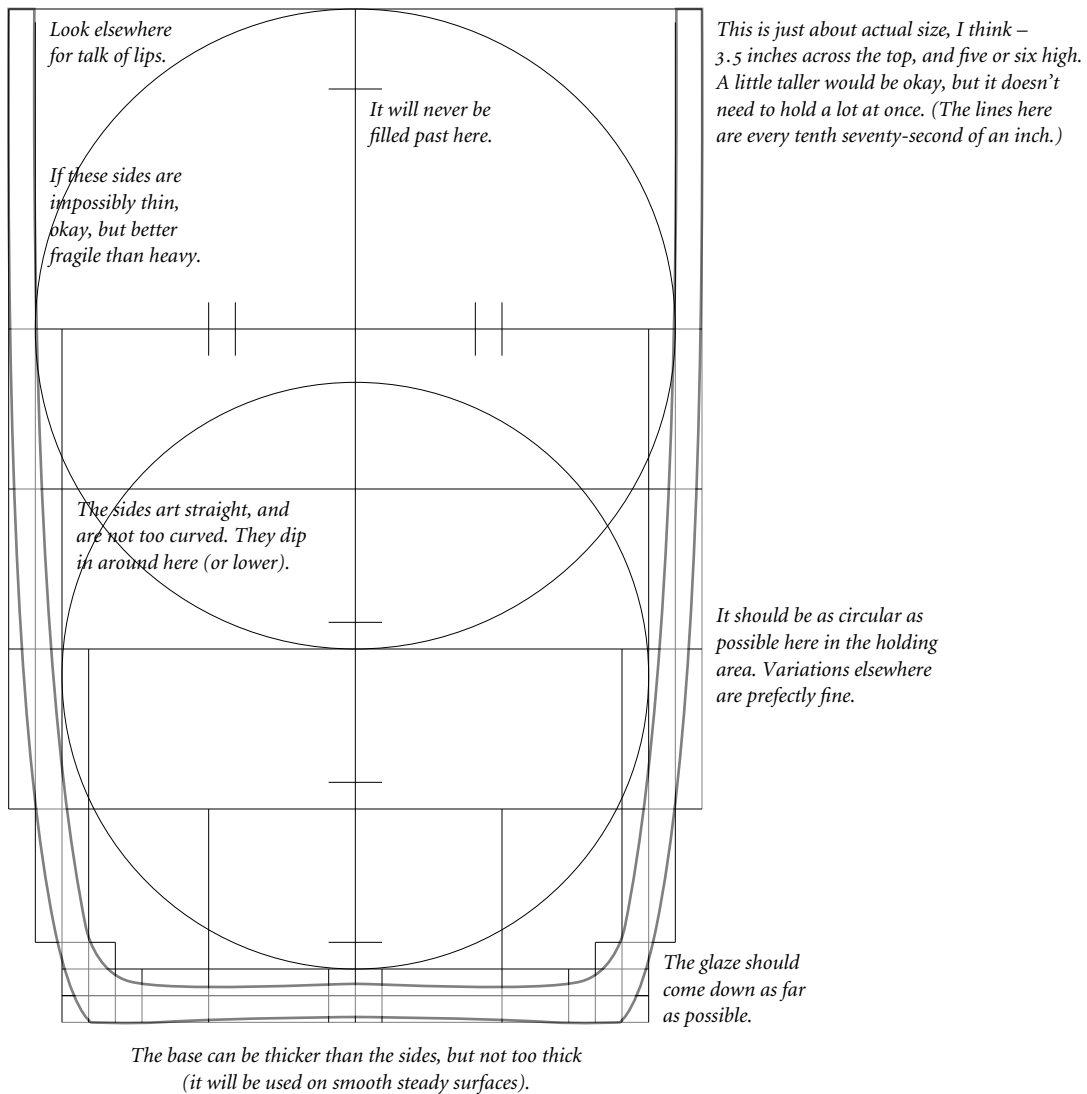

# Something out of which to drink tea

## CODE - NAME : *Operation Lobotomy*

As for the material and glazes – your guess is better than mine. I should like something fine and white, with the inside glazed a woody orange (like the wide bowels Marina brought up here). The inside bottom can be quite light, or even white; the rest of the inside fairly white, and the outside fairly subtly patterned, if at all. I'm thinking more like painting a circle around the outside and letting it dribble as it pleases than like making some sort of design. Again, your call.